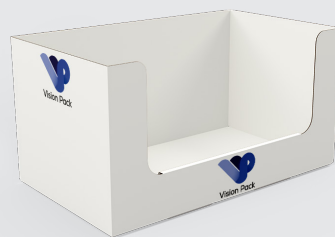

NO:3 SRP

Print Options :Litho and Flexo.
Colour Options : 6 + 2 varnishes.
Materials : American Bristol, GD2
Fluting : E, B, EB, Micro Flute.
Solid Board gsm : from 180gsm to 450gsm