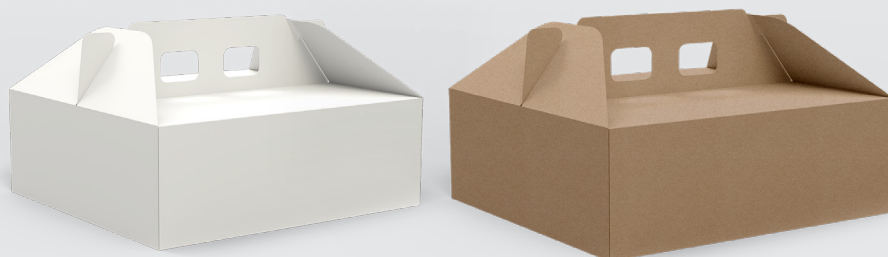

TAKEAWAY BOXES

**SMALL
CHILDRENS
MEAL
TAKEAWAY
BOX**

**LARGE
CHILDRENS
MEAL
TAKEAWAY
BOX**

**SMALL
TAKEAWAY
BOX**

**LARGE
TAKEAWAY
BOX**

TAKEAWAY BOXES

2 CUP LOCK BOTTOM CARRIER TAKEAWAY BOX

Length : 18cm
Width : 9cm
Height : 23cm

6 CUP CARRIER TAKEAWAY BOX

Length : 26.5cm
Width : 17.5cm
Height : 23cm

2 CUP FOLD CARRIER TAKEAWAY BOX

Width : 24.5cm
Height : 39cm

3 CUP FOLD CARRIER TAKEAWAY BOX

Width : 34.5cm
Height : 39cm

6 CUP BEER CARRIER TAKEAWAY BOX