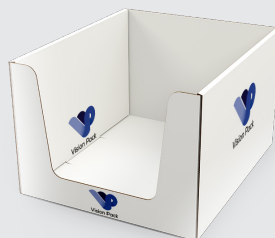

NO:4 SRP

Print Options :Litho and Flexo.
Colour Options : 6 + 2 varnishes.
Materials : American Bristol, GD2
Fluting : E, B, EB, Micro Flute.
Solid Board gsm : from 180gsm to 450gsm