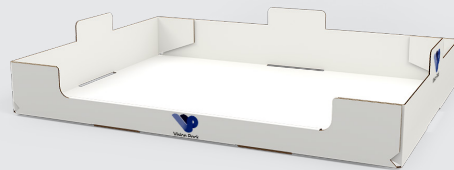

NO:8 SRP

Print Options :Litho and Flexo.
Colour Options : 6 + 2 varnishes.
Materials : American Bristol, GD2
Fluting : E, B, EB, Micro Flute.
Solid Board gsm : from 180gsm to 450gsm